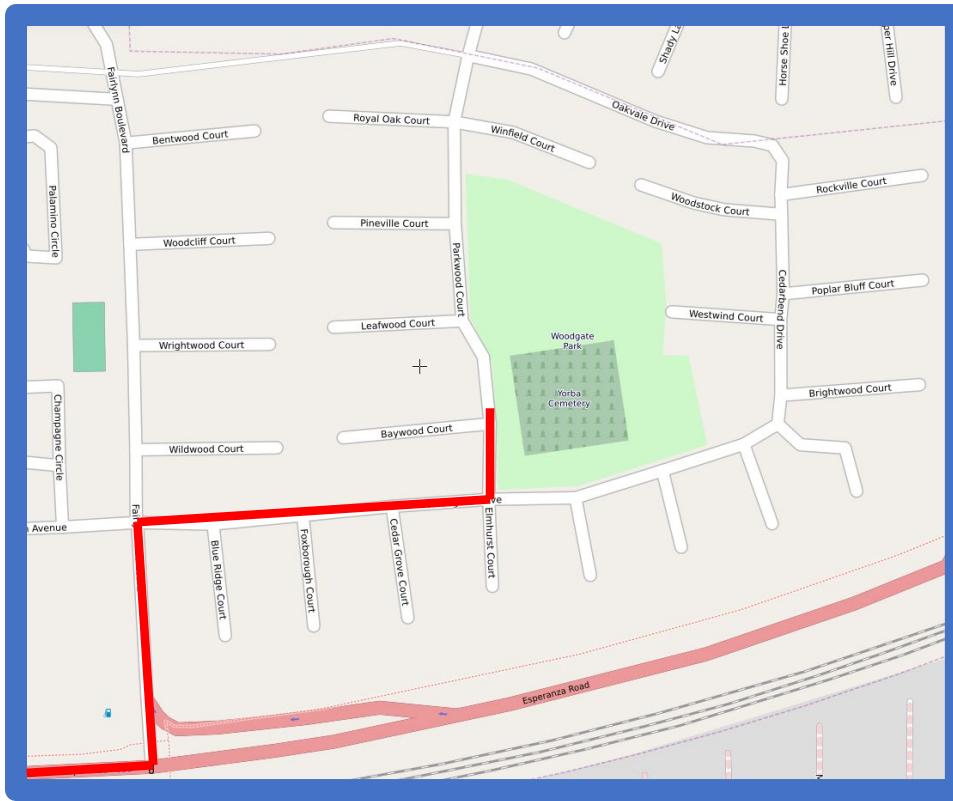

Directions to the Historic Yorba Cemetery

- From your location head toward Yorba Linda, CA
- Exit at Imperial Highway / CA-90 toward Yorba Linda
- Turn left onto E Orangethorpe Ave and follow the loop.
- Road name changes to Esperanza Road
- Turn left onto Fairlynn Blvd
- Make the first right onto Woodgate Drive (this is a private road)
- Turn left onto Parkwood Court (this is a private road)

- The Historic Yorba Cemetery does not have an exact address but the best address would be 6749 Parkwood Court, Yorba Linda, CA 92886.
- **Street parking is available on Oakvale Drive (above the cemetery on the map).**