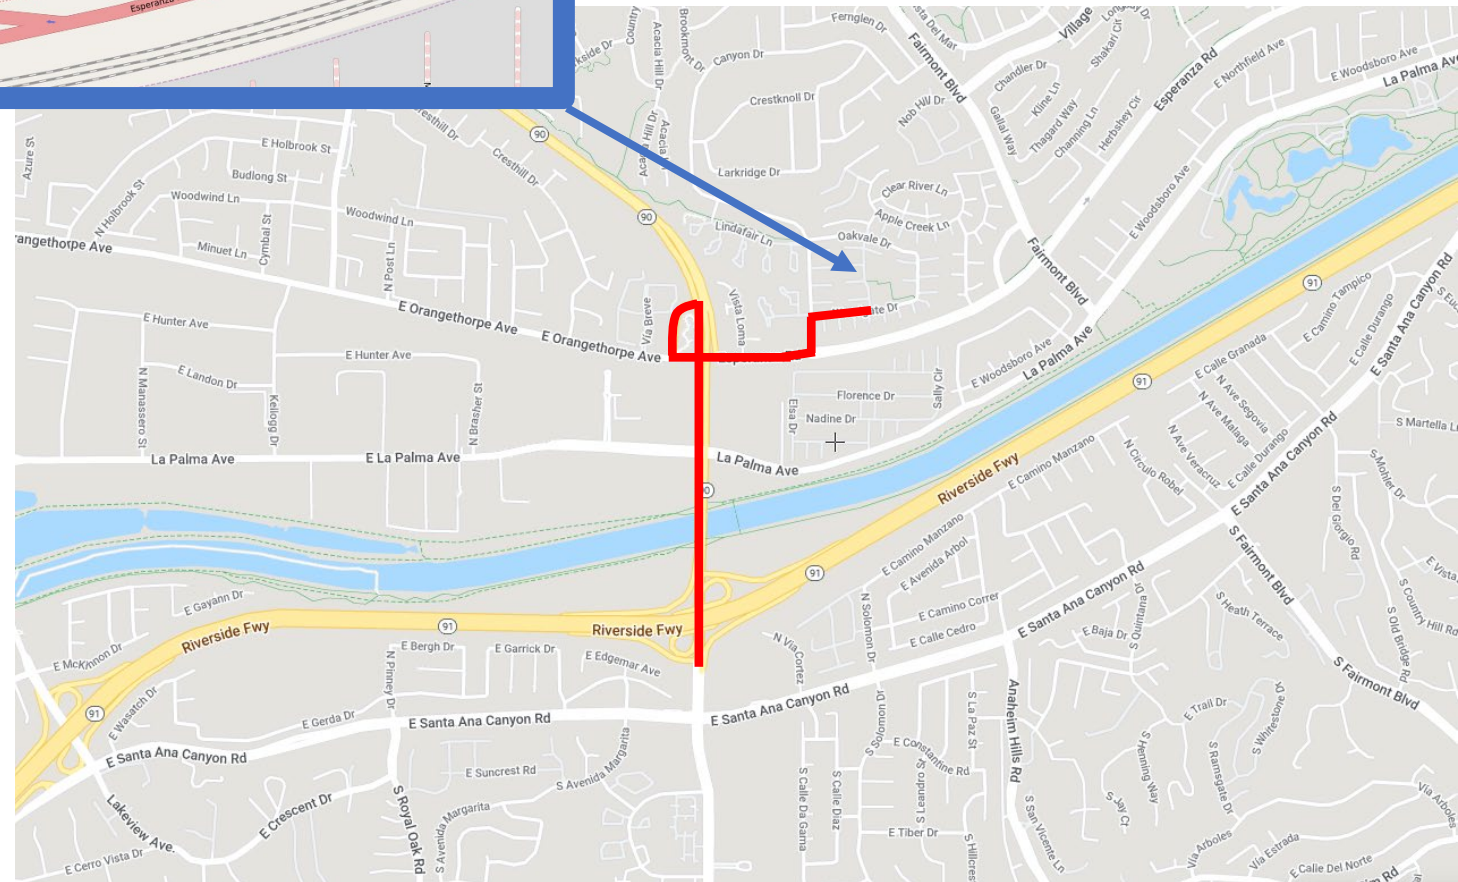

Directions to the Historic Yorba Cemetery

- From your location head toward Yorba Linda, CA
- Exit at Imperial Highway / CA-90 toward Yorba Linda
- Turn left onto E Orangethorpe Ave and follow the loop.
- Road name changes to Esperanza Road
- Turn left onto Fairlynn Blvd
- Make the first right onto Woodgate Drive (this is a private road)
- Turn left onto Parkwood Court (this is a private road)

- The Historic Yorba Cemetery does not have an exact address but the best address would be 6749 Parkwood Court, Yorba Linda, CA 92886.
- **Street parking is available on Oakvale Drive (above the cemetery on the map).**