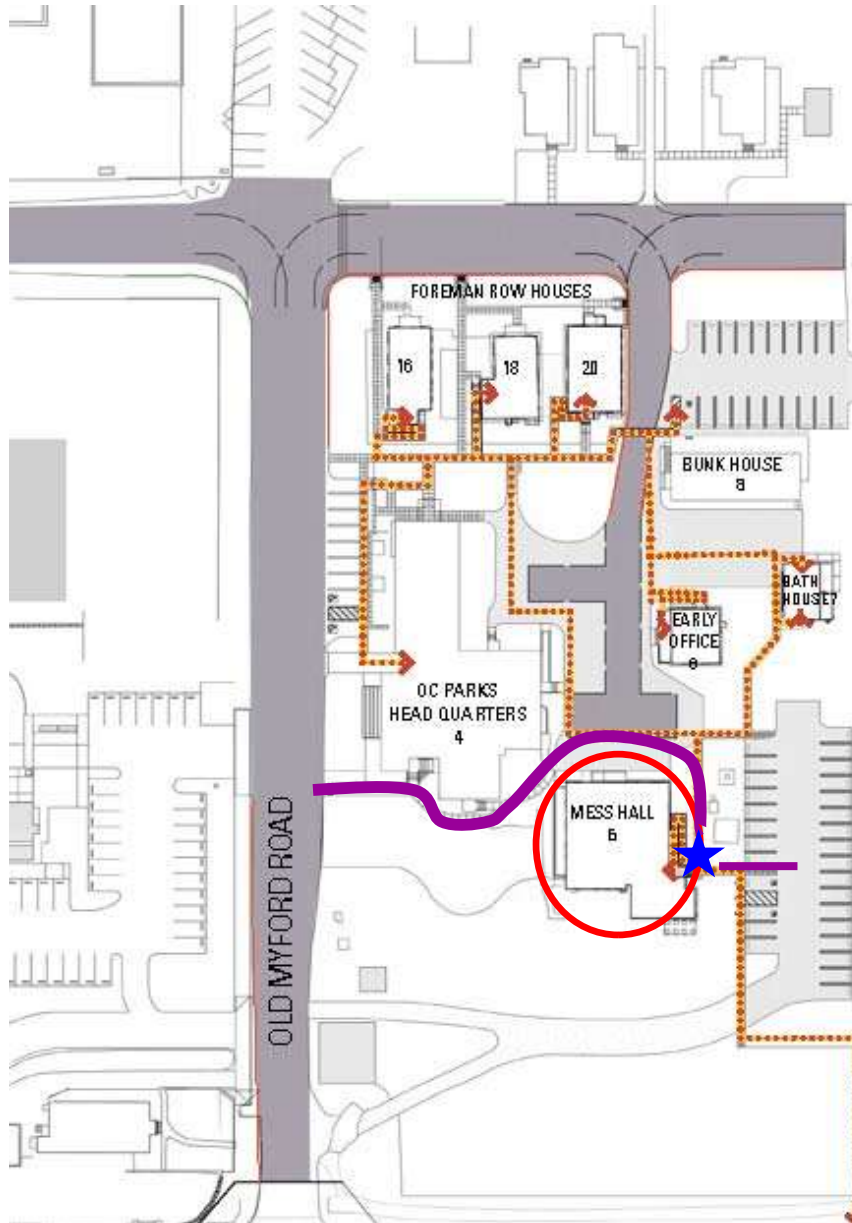

OC Parks Campus Map

FIRE LANE ACCESS & CAMPUS PLAN ADA ACCESS ROUTES

 FIRE LANE ACCESS

 ADA ACCESSIBLE ROUTE

 Mess Hall

 Pedestrian Route to Mess Hall

 Mess Hall Entrance

OC PARKS
IRVINE RANCH HISTORIC PARK
13042 OLD MYFORD ROAD
IRVINE CA 92602-2304