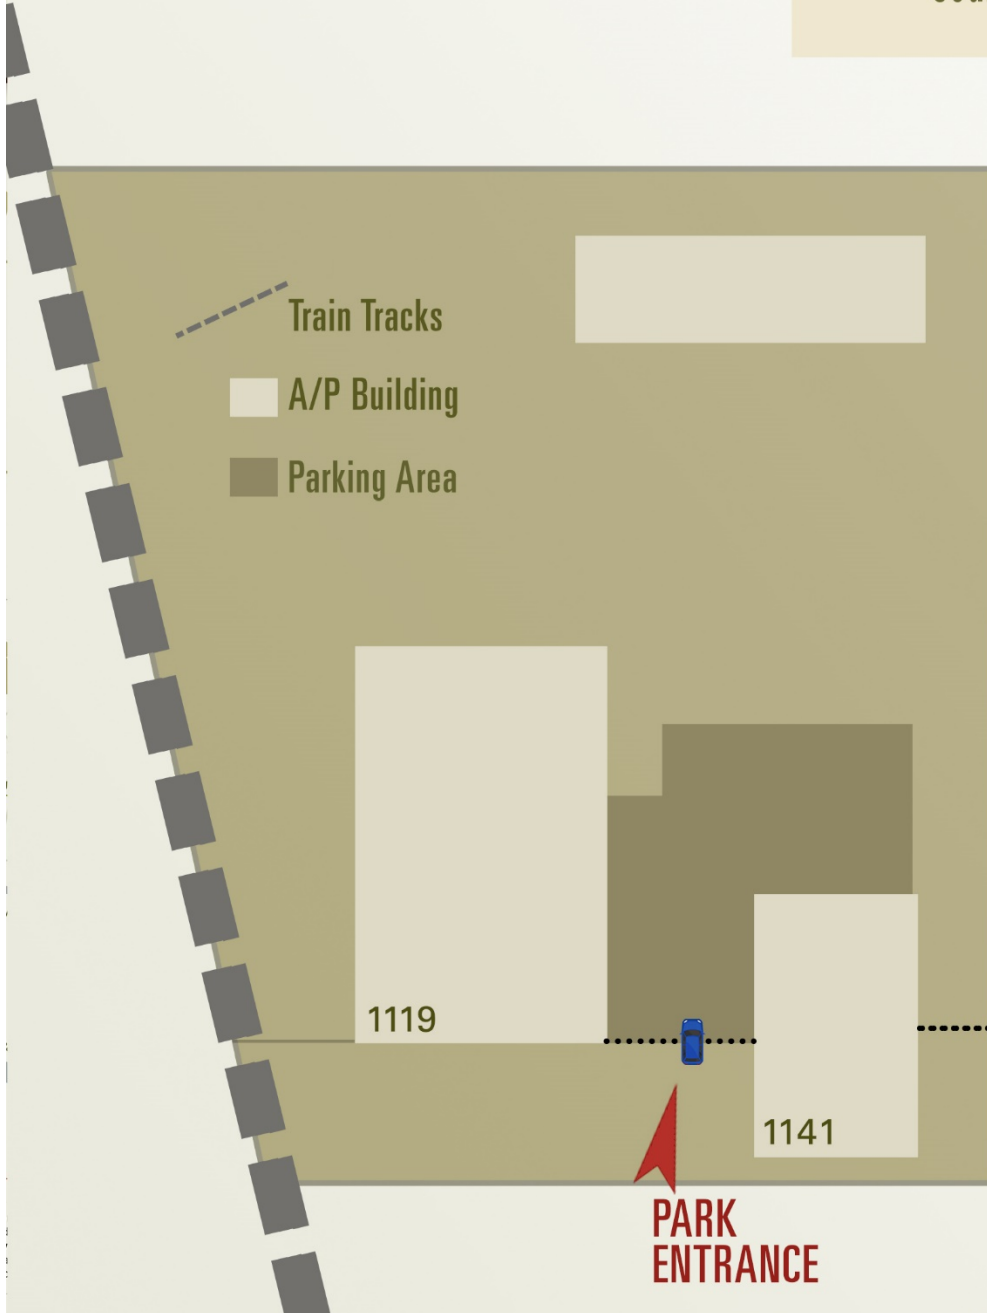

## Vicinity Map

County of Orange  
Cooper Lab

1141 E Chestnut Avenue, Santa Ana, CA 92701  
copa@ocparks.com  
www.ocparks.com

## DIRECTIONS

*From Interstate 5:*

Exit N Grand Ave towards First Street

Use the right lane to turn right onto Chestnut Avenue

Destination will be on the right. Please enter using the sliding gate between 1119 and 1141 buildings.