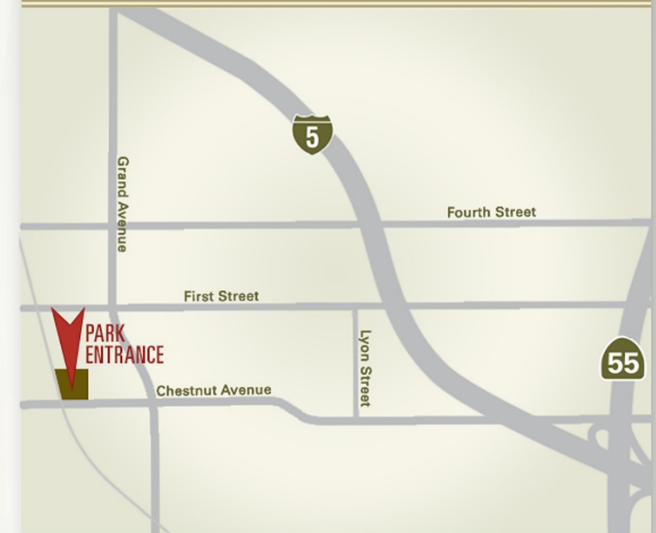

## Vicinity Map

County of Orange  
Cooper Lab

1141 E Chestnut Avenue, Santa Ana, CA 92701  
copa@ocparks.com  
www.ocparks.com

## DIRECTIONS

*From Interstate 5:*

Exit N Grand Ave towards First Street

Use the right lane to turn right onto Chestnut Avenue

Destination will be on the right. Please enter using the sliding gate between 1119 and 1141 buildings.