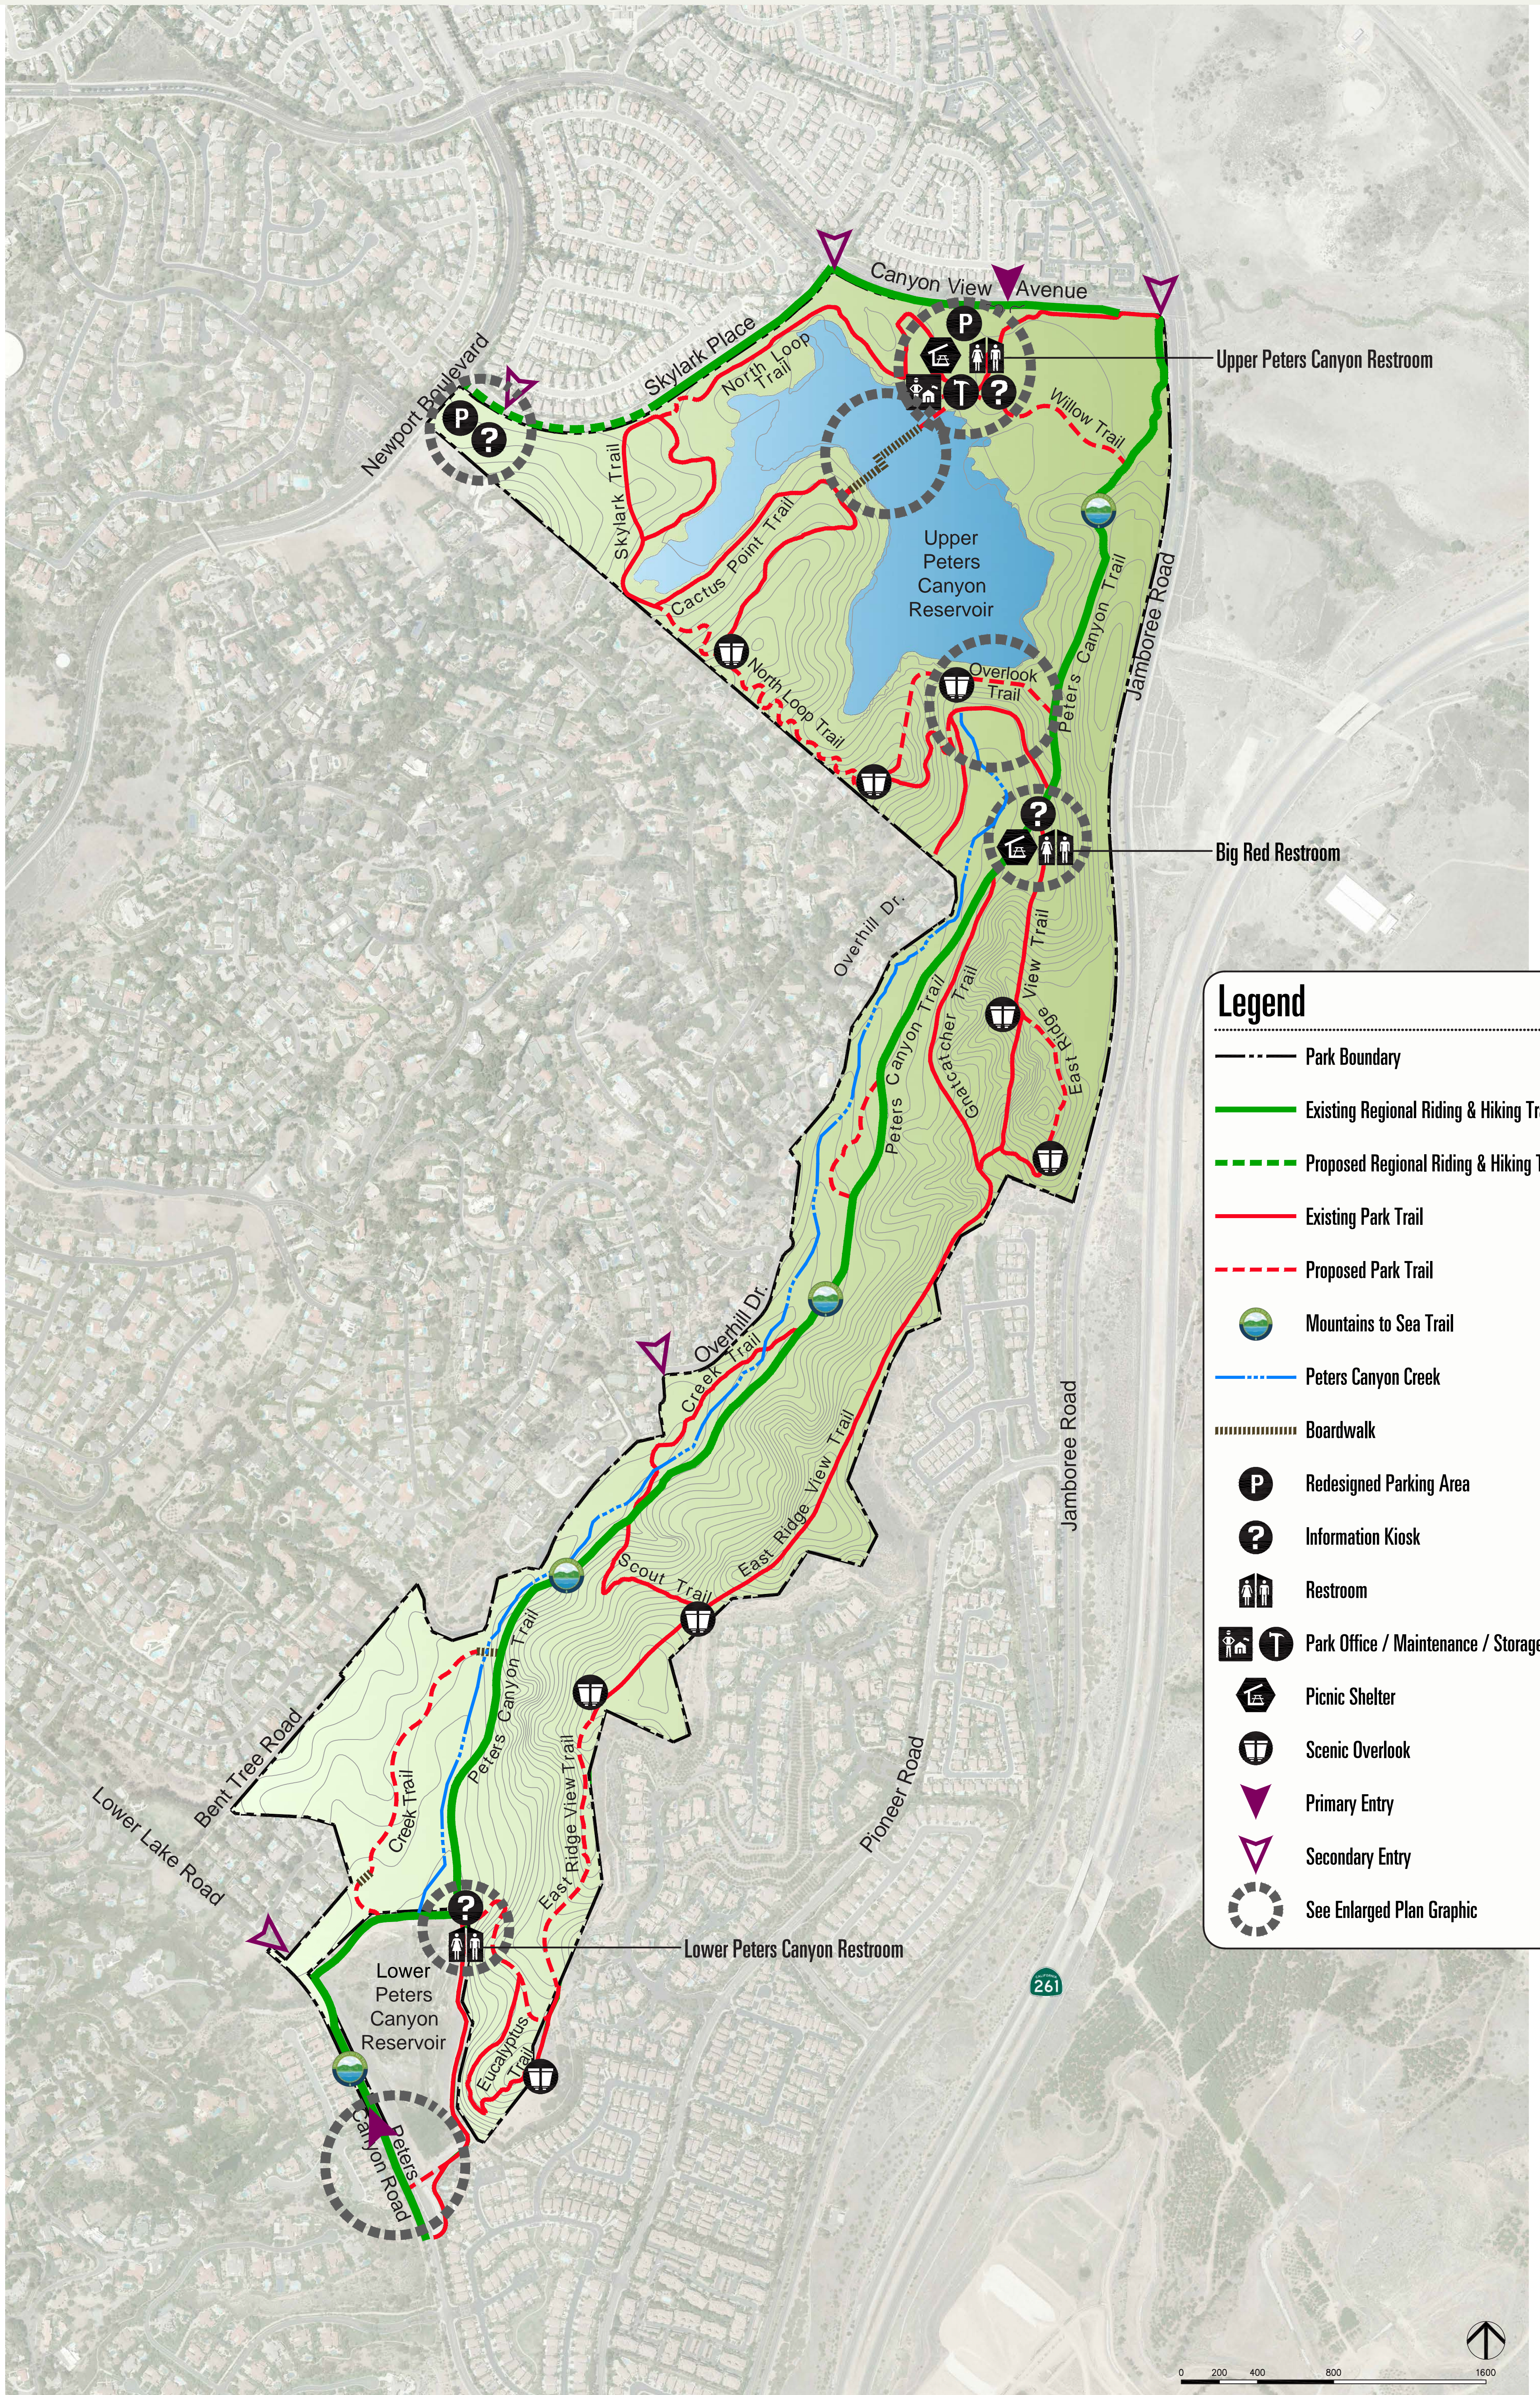

GENERAL DEVELOPMENT PLAN

Peters Canyon Regional Park

Legend

- Park Boundary
- Existing Regional Riding & Hiking Trail
- Proposed Regional Riding & Hiking Trail
- Existing Park Trail
- Proposed Park Trail
- Mountains to Sea Trail
- Peters Canyon Creek
- Boardwalk
- Redesigned Parking Area
- Information Kiosk
- Restroom
- Park Office / Maintenance / Storage Yard
- Picnic Shelter
- Scenic Overlook
- Primary Entry
- Secondary Entry
- See Enlarged Plan Graphic